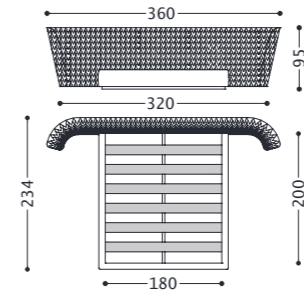

PANCA/BENCH/BANQUETTE/BANK

CUSCINI E COORDINATI LETTI/PILLOWS AND BEDDING SET/OREILLERS ET PARURE/KISSEN UND SET FÜR BETT

SEMIRA 2 letto/bed/lit/Bett

designed and dressed by Castello Lagravinese Studio

Cod. Tessuto/fabric/tissu/Stoff: 1

CON DOGHE/WITH SLATS/À LATTES/MIT LATTENROST

1SM2LA180