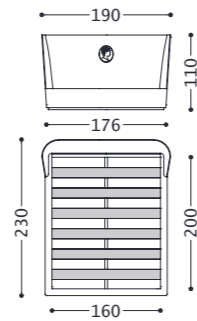

2VIRLA160

SENZA DOGHE/WITHOUT SLATS/SANS LATTES/OHNE LATTENROST