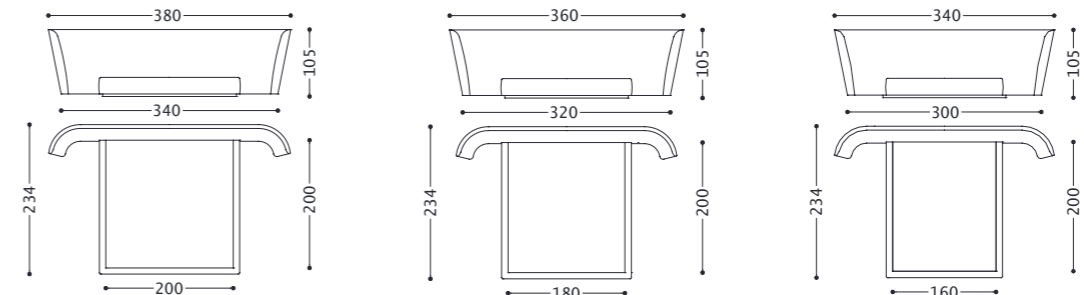

1SMLLA200BH 1SMLLA180BH 1SMLLA160BH