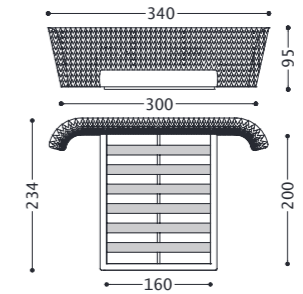

PANCA/BENCH/BANQUETTE/BANK

CUSCINI E COORDINATI LETTI/PILLOWS AND BEDDING SET/OREILLERS ET PARURE/KISSEN UND SET FÜR BETT

SEMIRA 2 letto/bed/lit/Bett

designed and dressed by Castello Lagravinese Studio

Cod. Tessuto/fabric/tissu/Stoff: 1

CON DOGHE/WITH SLATS/À LATTES/MIT LATTENROST

1SM2LA160