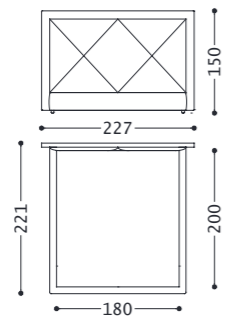

1CRNLA180B
2CRNLA180B