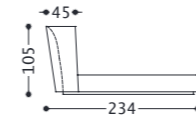

L. 295x270  
1SMLC200

L. 260x270  
1SMLC180

L. 240x270  
1SMLC160

1SMLCQ60P

1SMLPGB

**SEMIRA 2** letto/bed/lit/Bett

designed and dressed by Castello Lagravinese Studio

Cod. Tessuto/fabric/tissu/Stoff: 1