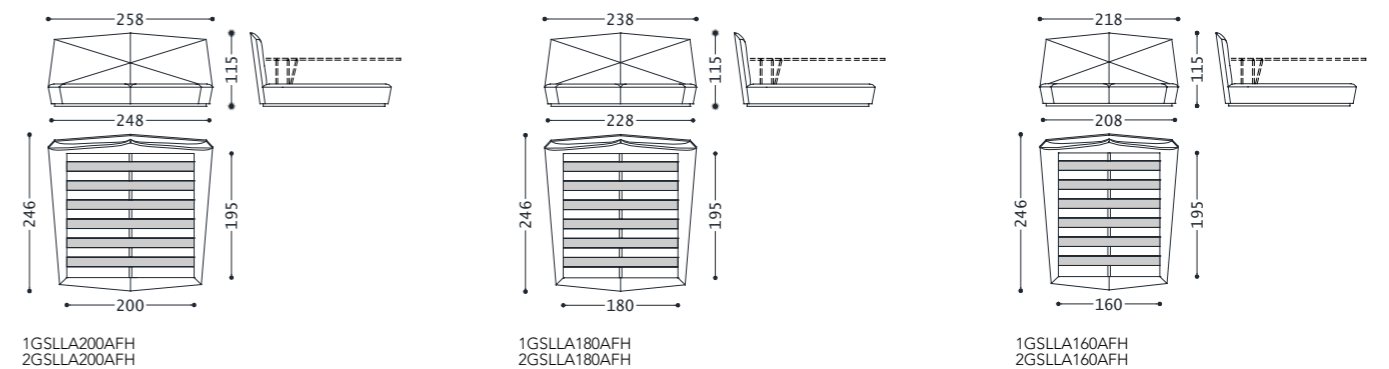

CON ALZATA FACILITATA/EASY LIFT MECHANISM/MÉCANISME DE SOULÈVEMENT FACILITÉ/MECHANISMUS DER DAS ANHEBEN ERLEICHTERT