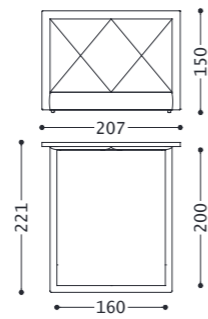

CORNICHE letto/bed/lit/Bett

designed and dressed by Castello Lagravinese Studio

Cod. Tessuto/fabric/tissu/Stoff: 1
Cod. Pelle/leather/cuir/Leder: 2

CON DOGHE/WITH SLATS/À LATTES/MIT LATTENROST

1CRNLA200
2CRNLA200

1CRNLA180
2CRNLA180

1CRNLA160
2CRNLA160

SENZA DOGHE/WITHOUT SLATS/SANS LATTES/OHNE LATTENROST

1CRNLA200B
2CRNLA200B

1CRNLA180B
2CRNLA180B

1CRNLA160B
2CRNLA160B

CON ALZATA FACILITATA/EASY LIFT MECHANISM/MÉCANISME DE SOULÈVEMENT FACILITÉ/MECHANISMUS DER DAS ANHEBEN ERLEICHTERT

1CRNLA200AF
2CRNLA200AF

1CRNLA180AF
2CRNLA180AF

1CRNLA160AF
2CRNLA160AF

COMPOSIZIONI/COMPOSITIONS/KOMPOSITIONEN

01CRNC1
(1CRNLA200 - 1CRNCL200)

01CRNC2
(1CRNLA180 - 1CRNCL180)

01CRNC3
(1CRNLA160 - 1CRNCL160)

CUSCINI E COORDINATI LETTI/PILLOWS AND BEDDING SET/OREILLERS ET PARURE/KISSEN UND SET FÜR BETT

L. 295x270

1CRNCOPLA200

1CRNCL200

L. 260x270

1CRNCOPLA180

1CRNCL180

L. 240x270

1CRNCOPLA160

1CRNCL160

1CRNCQ60P

1CRNPGB