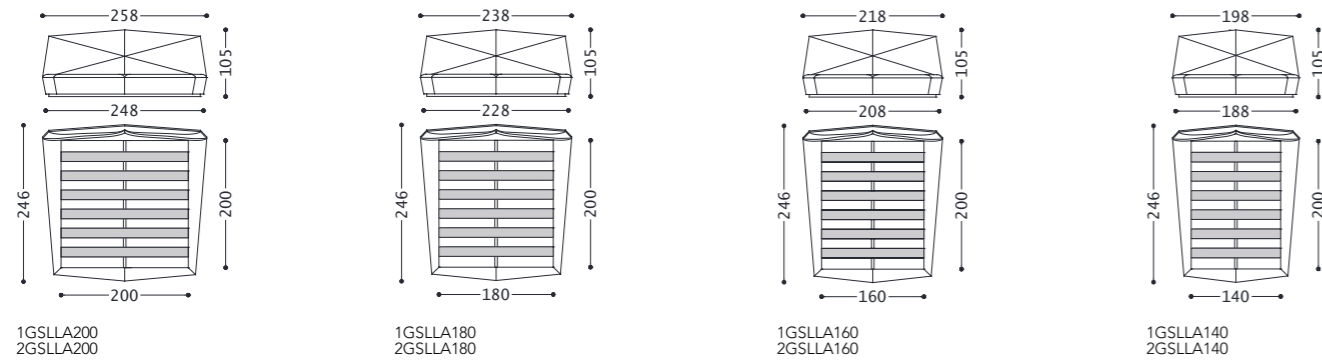

CON DOGHE/WITH SLATS/À LATTES/MIT LATTENROST