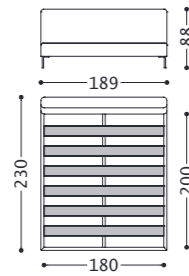

1LNLLA180
2LNLLA180