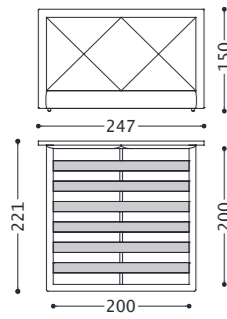

CON DOGHE/WITH SLATS/À LATTES/MIT LATTENROST

1CRNLA200
2CRNLA200