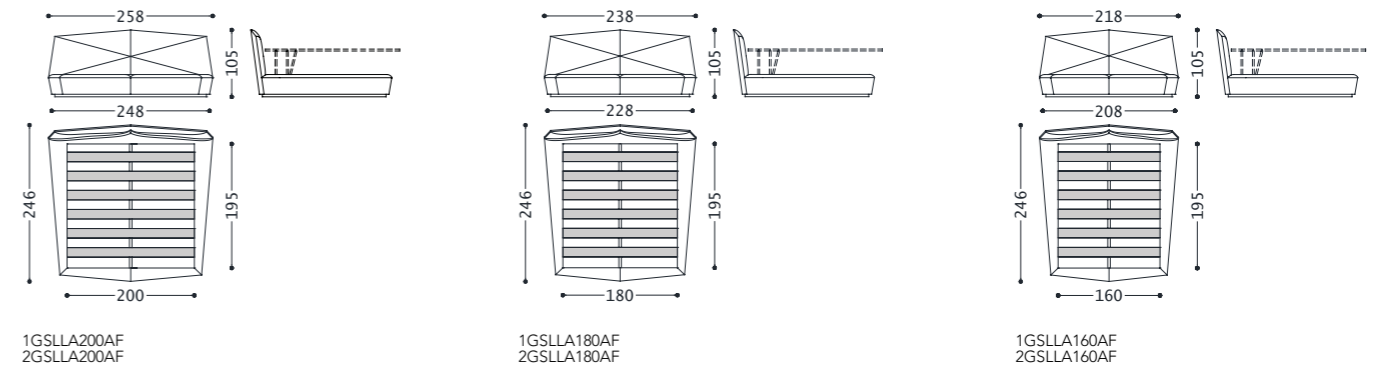

CON ALZATA FACILITATA/EASY LIFT MECHANISM/MÉCANISME DE SOULÈVEMENT FACILITÉ/MECHANISMUS DER DAS ANHEBEN ERLEICHTERT