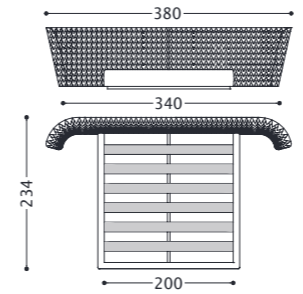

CON DOGHE/WITH SLATS/À LATTES/MIT LATTENROST

1SM2LA200