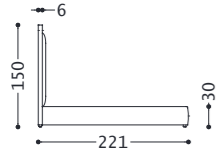

Cod. Tessuto/fabric/tissu/Stoff: 1
Cod. Pelle/leather/cuir/Leder: 2