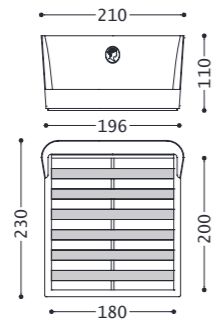

VIVIEN ROYAL • letto/bed/lit/Bett

designed and dressed by Castello Lagravinese Studio

Cod. Pelle/leather/cuir/Leder: 2

CON DOGHE/WITH SLATS/À LATTES/MIT LATTENROST

2VIRLA200

2VIRLA180

2VIRLA160

SENZA DOGHE/WITHOUT SLATS/SANS LATTES/OHNE LATTENROST

2VIRLA200B

2VIRLA180B

2VIRLA160B

CON ALZATA FACILITATA/EASY LIFT MECHANISM/MÉCANISME DE SOULÈVEMENT FACILITÉ/MECHANISMUS DER DAS ANHEBEN ERLEICHTERT

2VIRLB200AF

2VIRLB180AF

2VIRLB160AF

PANCA/BENCH/BANQUETTE/BANK

2VIRPC200

2VIRPC180

2VIRPC160