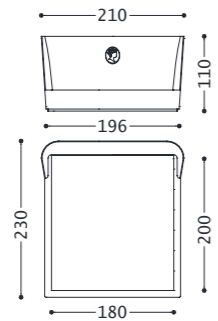

2VIRLA180B