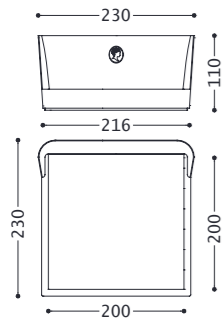

2VIRLA200B