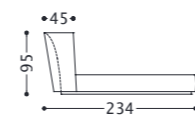

L. 295x270  
1SMLC200

L. 260x270  
1SMLC180

L. 240x270  
1SMLC160

1SMLCQ60P

1SMLPGB

**SEMIRA 2** letto/bed/lit/Bett

designed and dressed by Castello Lagravinese Studio

Cod. Tessuto/fabric/tissu/Stoff: 1