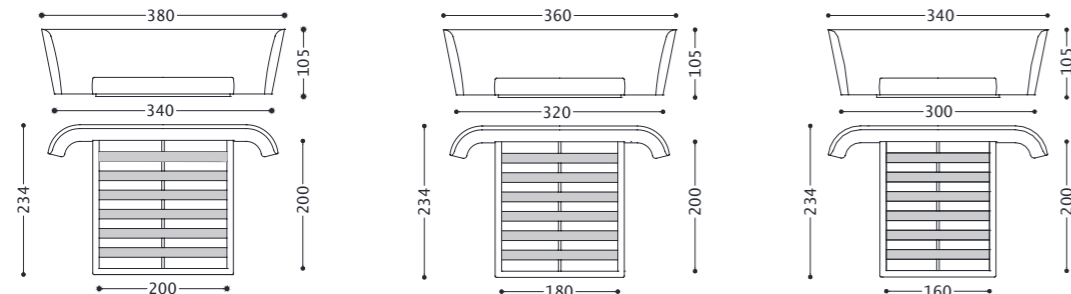

**SEMIRA** letto/bed/lit/Bett

designed and dressed by Castello Lagravinese Studio

Cod. Tessuto/fabric/tissu/Stoff: 1

CON DOGHE/WITH SLATS/À LATTES/MIT LATTENROST

1SMLLA200 1SMLLA180 1SMLLA160

1SMLLA200H 1SMLLA180H 1SMLLA160H