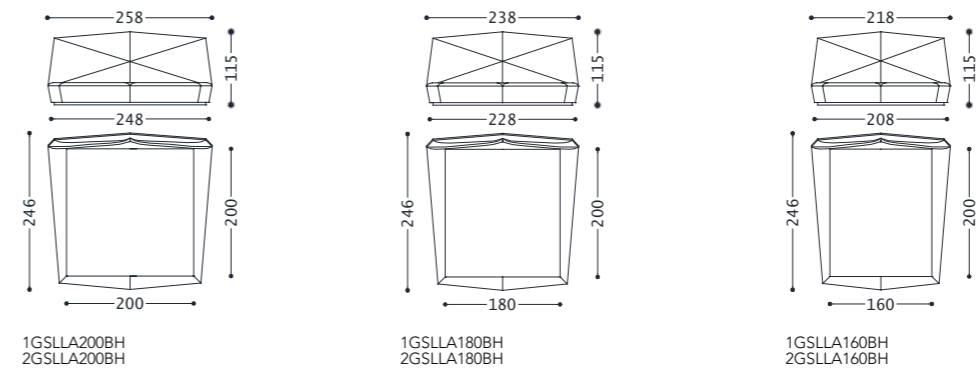

SENZA DOGHE/WITHOUT SLATS/SANS LATTES/OHNE LATTENROST