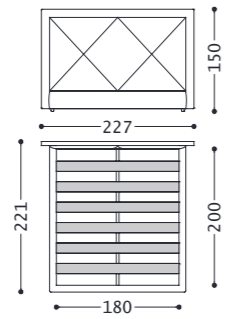

1CRNLA180
2CRNLA180