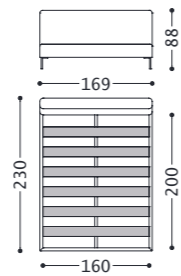

1LNLLA160
2LNLLA160