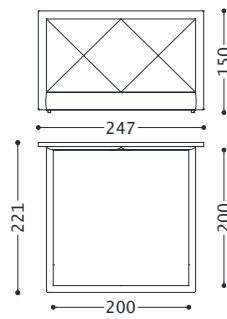

SENZA DOGHE/WITHOUT SLATS/SANS LATTES/OHNE LATTENROST

1CRNLA200B
2CRNLA200B