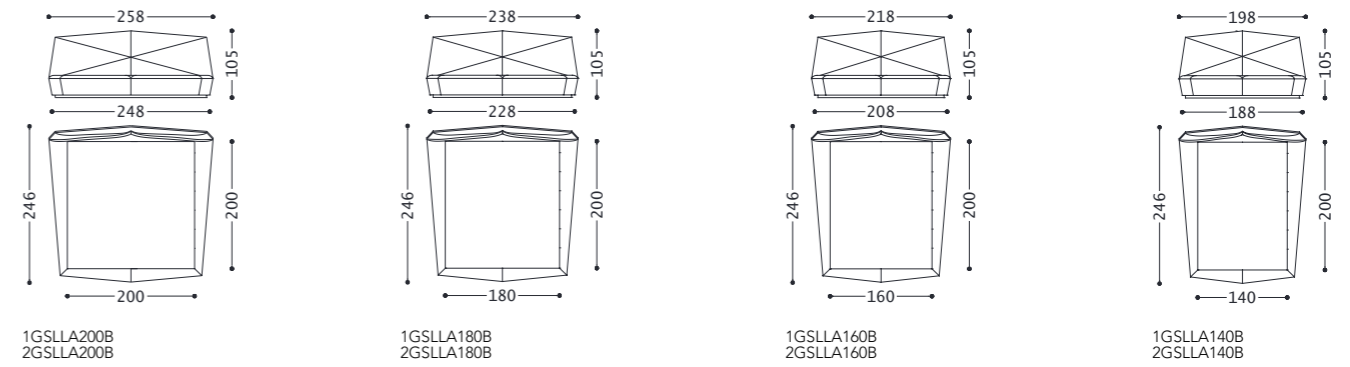

SENZA DOGHE/WITHOUT SLATS/SANS LATTES/OHNE LATTENROST