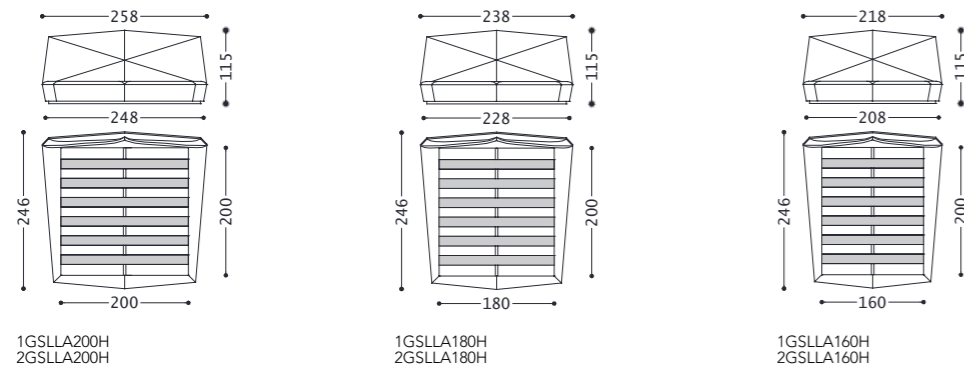

CON DOGHE/WITH SLATS/À LATTES/MIT LATTENROST