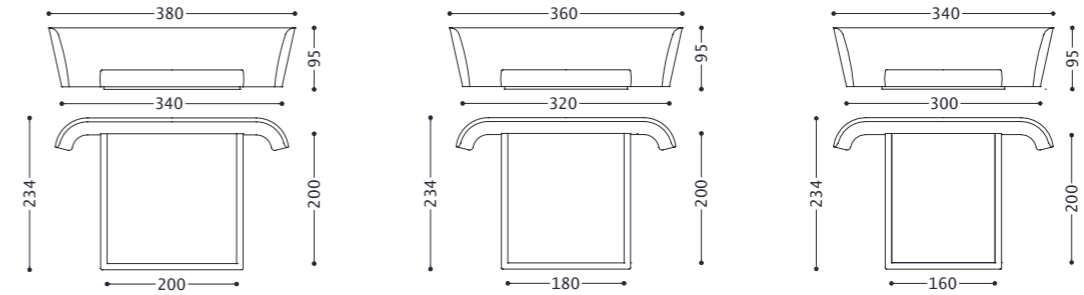

SENZA DOGHE/WITHOUT SLATS/SANS LATTES/OHNE LATTENROST

1SMLLA200B 1SMLLA180B 1SMLLA160B