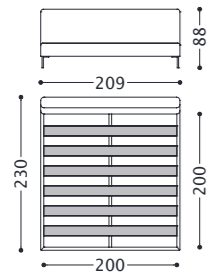

1LNLLA200
2LNLLA200