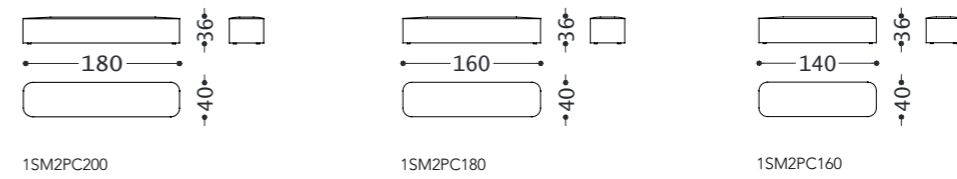

PANCA/BENCH/BANQUETTE/BANK